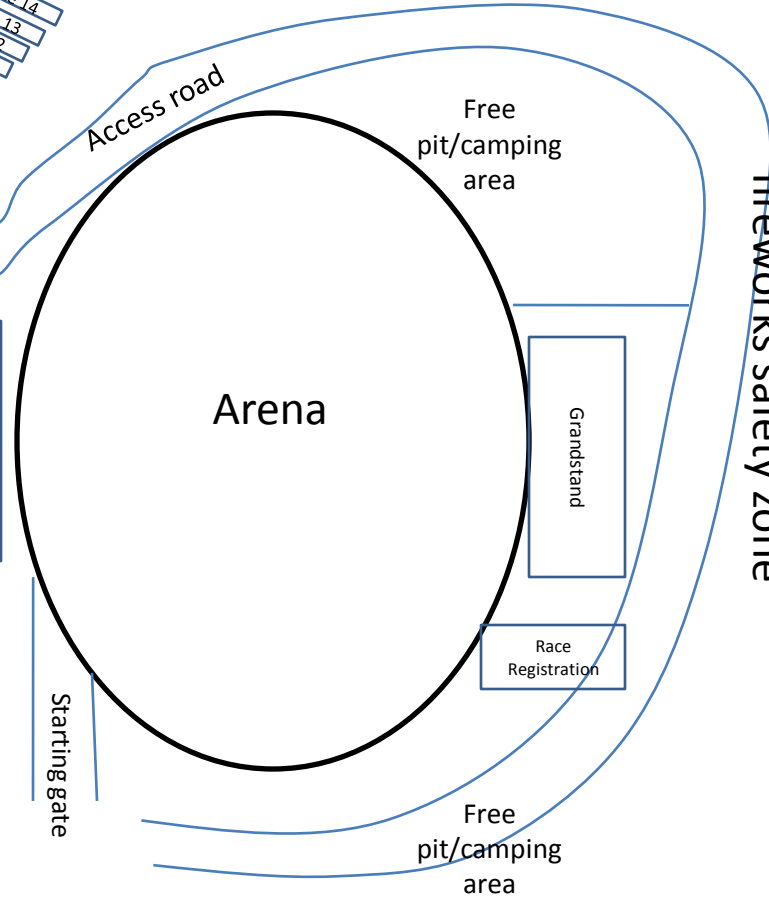

Map of Platte County Fairgrounds for Wheatland Supercross

Overflow Free pit/camping area

Carriage Lane – watch for traffic when crossing!

- Site 20
- Site 19
- Site 18
- Site 17
- Site 16
- Site 15

- Site 6
- Site 5
- Site 4
- Site 3
- Site 2
- Site 1

- Site 14
- Site 13
- Site 12
- Site 11
- Site 10
- Site 9

Racer entrance

Spectator parking

Front Street

No parking or camping – fireworks safety zone –

Antelope Gap Rd